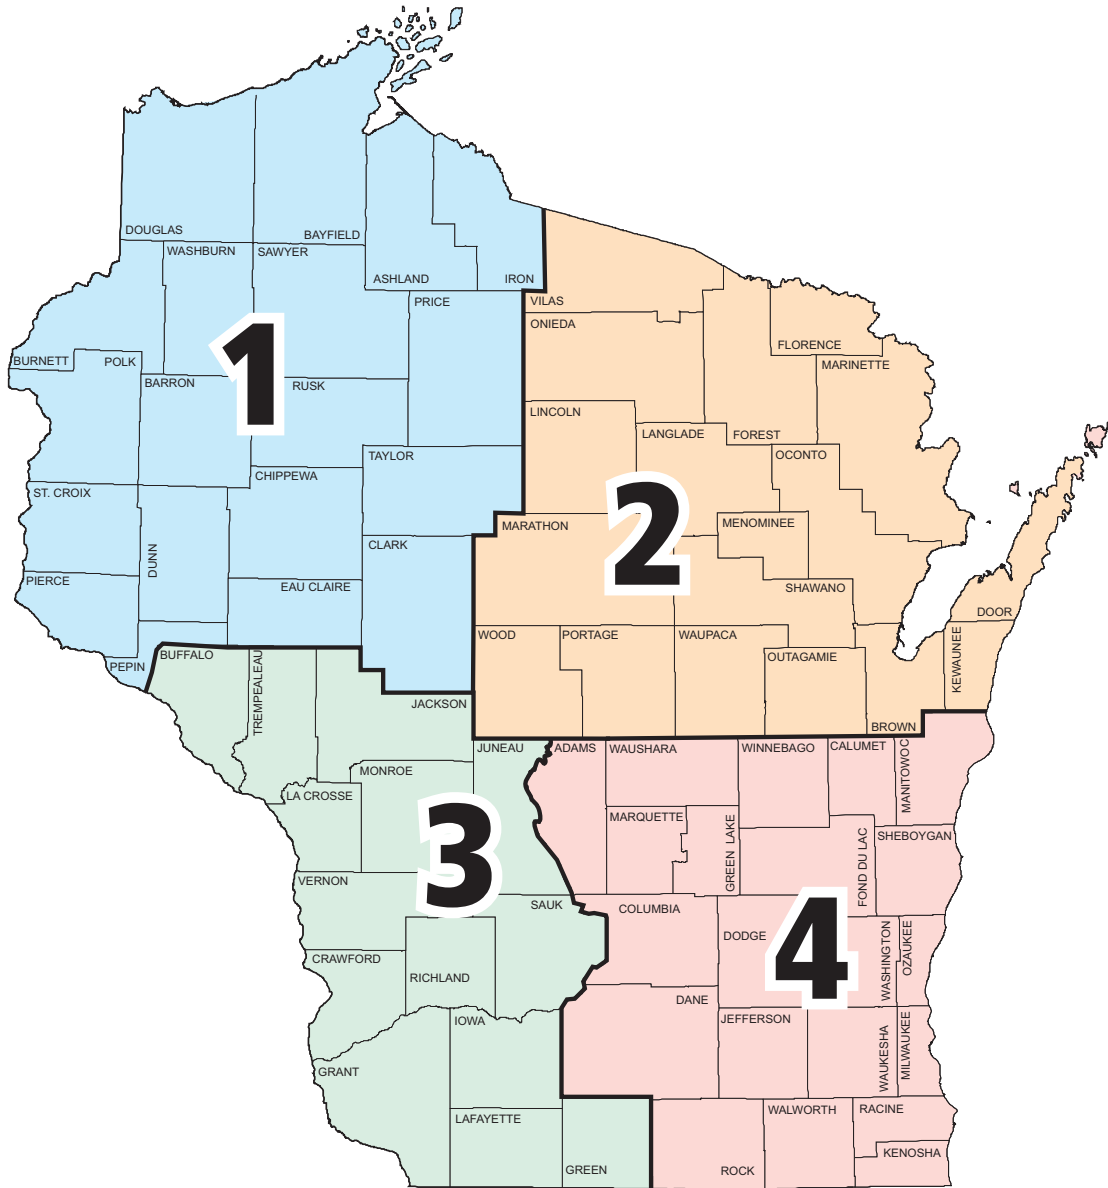

Wisconsin Propane Gas Association

MEMBERSHIP DISTRICTS

District 1: Northwest: Ashland, Barron, Bayfield, Burnett, Chippewa, Clark, Douglas, Dunn, Eau Claire, Iron, Pepin, Pierce, Polk, Price, Rusk, Sawyer, St. Croix, Taylor, Washburn

District 2: Northeast: Brown, Door, Florence, Forest, Kewaunee, Langlade, Lincoln, Marathon, Marinette, Menominee, Oconto, Oneida, Outagamie, Portage, Shawano, Vilas, Waupaca, Wood

District 3: Southwest: Buffalo, Crawford, Grant, Green, Iowa, Jackson, Juneau, La Crosse, Lafayette, Monroe, Richland, Sauk, Trempealeau, Vernon

District 4: Southeast: Adams, Calumet, Columbia, Dane, Dodge, Fond du Lac, Green Lake, Jefferson, Kenosha, Manitowoc, Marquette, Milwaukee, Ozaukee, Racine, Rock, Sheboygan, Walworth, Washington, Waukesha, Waushara, Winnebago